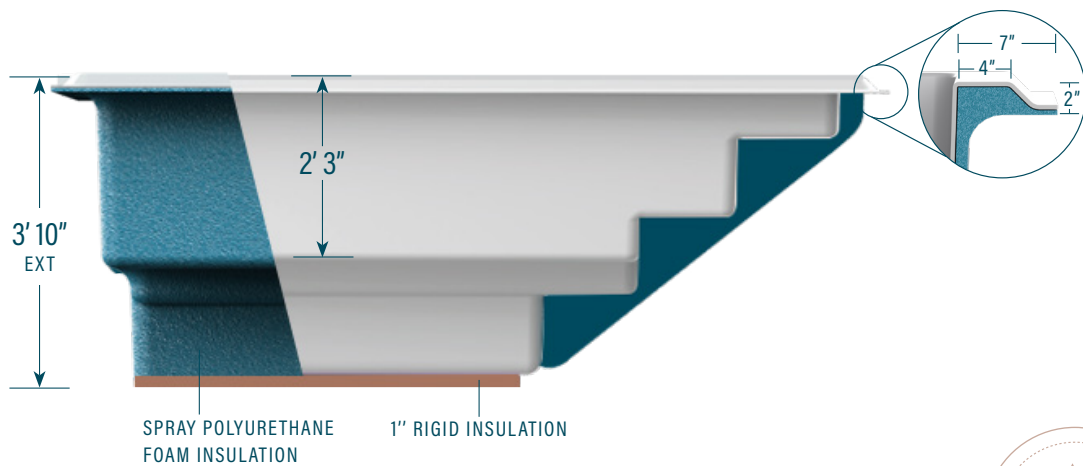

moVa

CONTEMPORARY POOLS

8' x 10'

CAPACITY
1,050 US gallons
3,975 litres

SHELL WEIGHT
245 kg | 540 lbs

LEGEND

SKIMMER		SIDE BOTTOM DRAIN		WATER RETURN		LED LIGHT		COLORS	
								WILD WOLF	
								SEA FOAM	