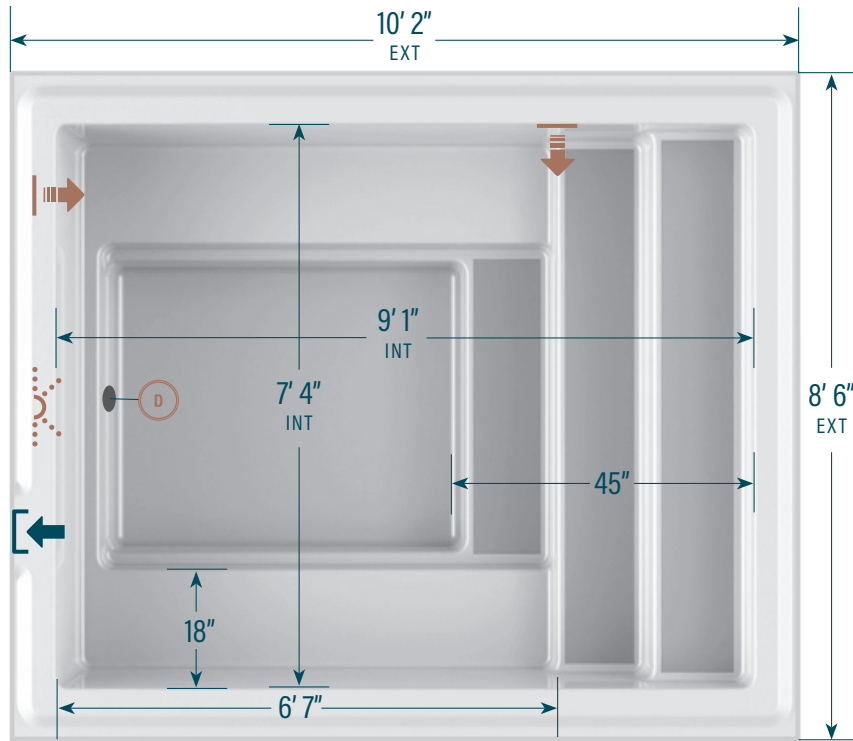

moVa

CONTEMPORARY POOLS

8' x 10'

CAPACITY
1,050 US gallons
3,975 litres

SHELL WEIGHT
245 kg | 540 lbs

LEGEND

SKIMMER		SIDE BOTTOM DRAIN		WATER RETURN		LED LIGHT		COLORS	
								WILD WOLF	
								SEA FOAM	