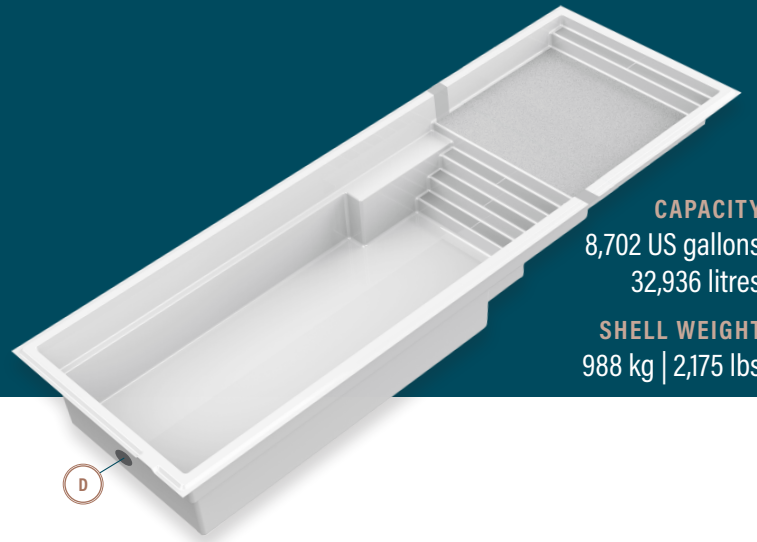

moVa

CONTEMPORARY POOLS

12' x 37' with sun ledge

CAPACITY
8,702 US gallons
32,936 litres

SHELL WEIGHT
988 kg | 2,175 lbs

LEGEND

SKIMMER	➔]	SIDE BOTTOM DRAIN	(D)	WATER RETURN	⏏	LED LIGHT	⋯	COLORS	
								WILD WOLF	■
								SEA FOAM	■