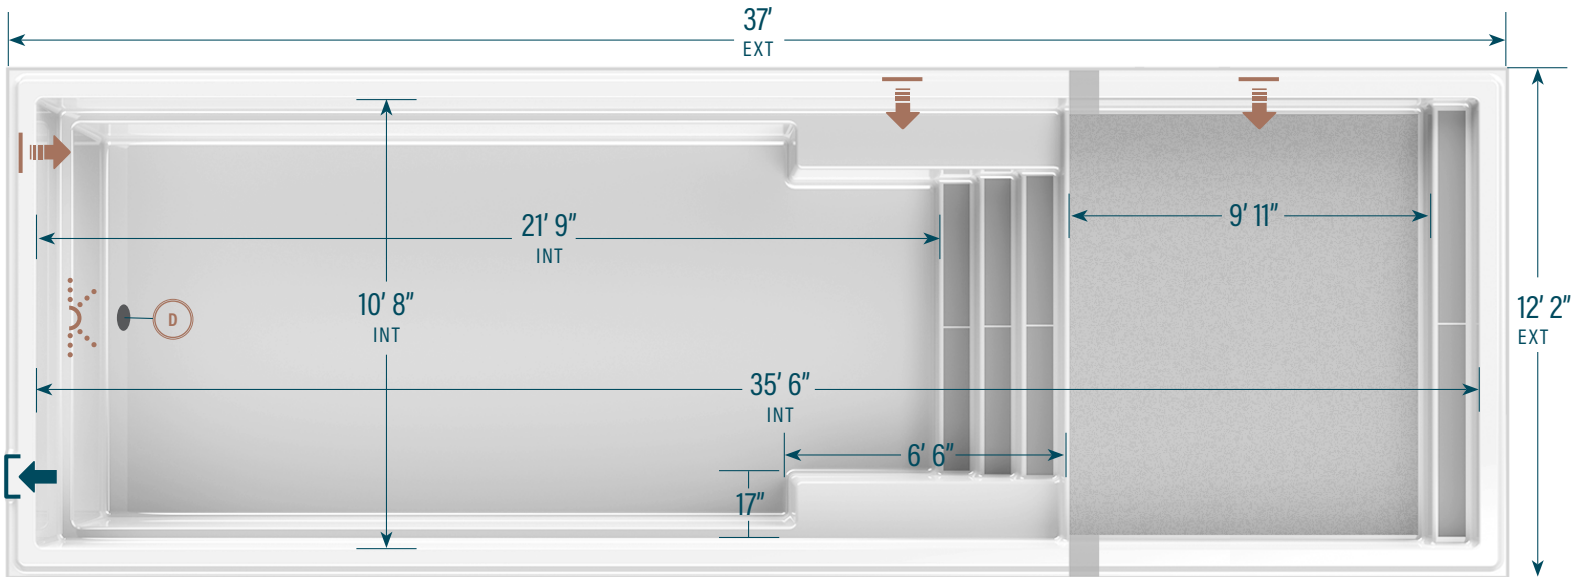

moVa

CONTEMPORARY POOLS

12' x 37' with sun ledge

CAPACITY
8,702 US gallons
32,936 litres

SHELL WEIGHT
988 kg | 2,175 lbs

LEGEND

SKIMMER	➔]	SIDE BOTTOM DRAIN	(D)	WATER RETURN	⏏	LED LIGHT	⋯	COLORS	
								WILD WOLF	■
								SEA FOAM	■