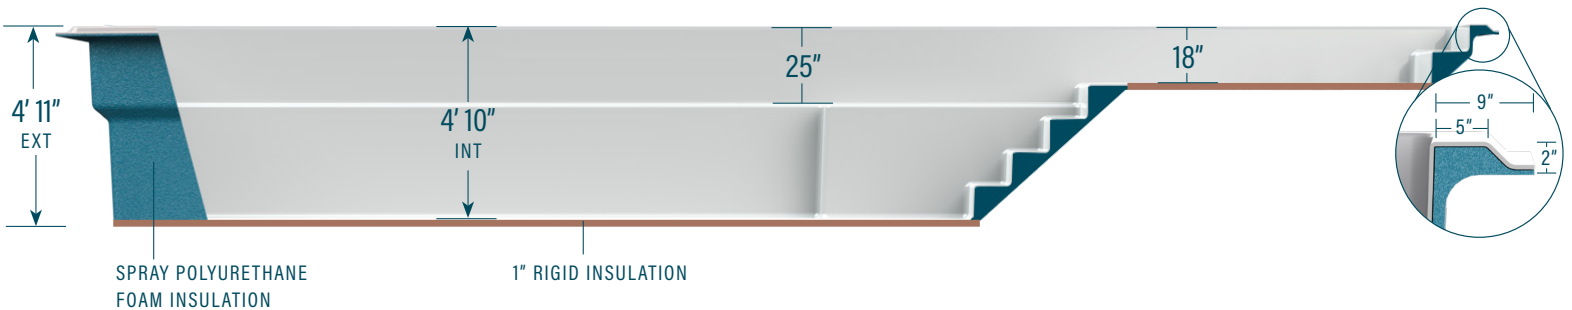

moVa

CONTEMPORARY POOLS

12' x 37' with sun ledge

CAPACITY
8,702 US gallons
32,936 litres

SHELL WEIGHT
988 kg | 2,175 lbs

LEGEND

SKIMMER	➔]	SIDE BOTTOM DRAIN	(D)	WATER RETURN	⏏	LED LIGHT	⋯	COLORS	
								WILD WOLF	■
								SEA FOAM	■