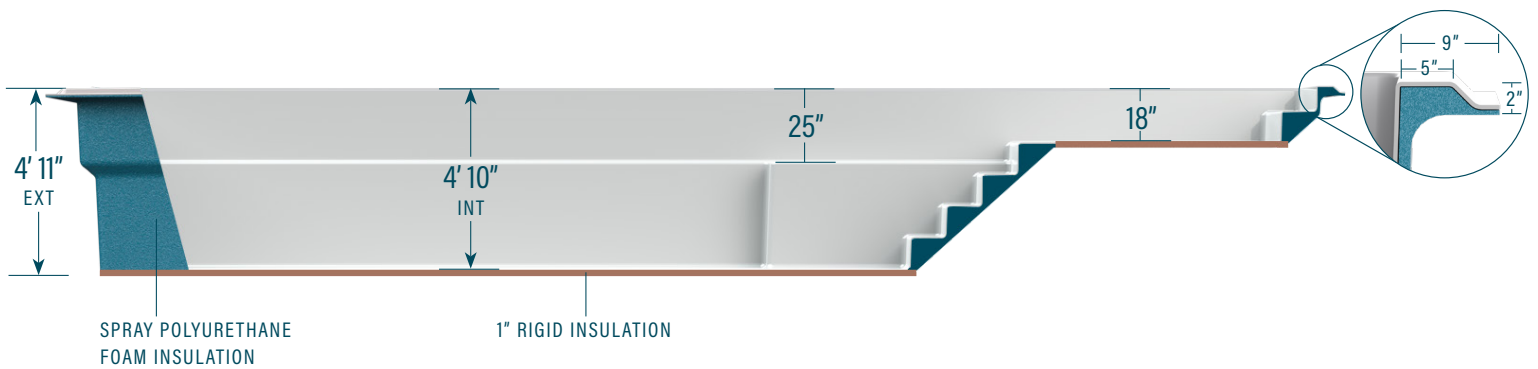

## 12' x 34' with sun ledge

**CAPACITY**  
8,402 US gallons  
31,803 litres

**SHELL WEIGHT**  
937 kg | 2,065 lbs

### LEGEND

SKIMMER		SIDE BOTTOM DRAIN		WATER RETURN		LED LIGHT		COLORS	
---------	--	-------------------	--	--------------	--	-----------	--	--------	--

The information in this document is provided for informational purposes only. Consult an authorized dealer and the Mova Pools installation guide for product specifications and installation instructions before purchasing a pool. An installation that does not conform to the instructions may void your warranty.