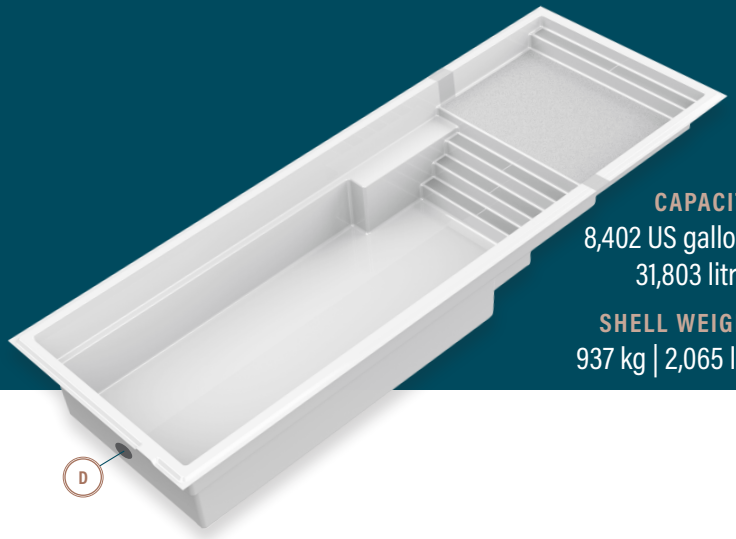

## 12' x 34' with sun ledge

**CAPACITY**  
8,402 US gallons  
31,803 litres

**SHELL WEIGHT**  
937 kg | 2,065 lbs