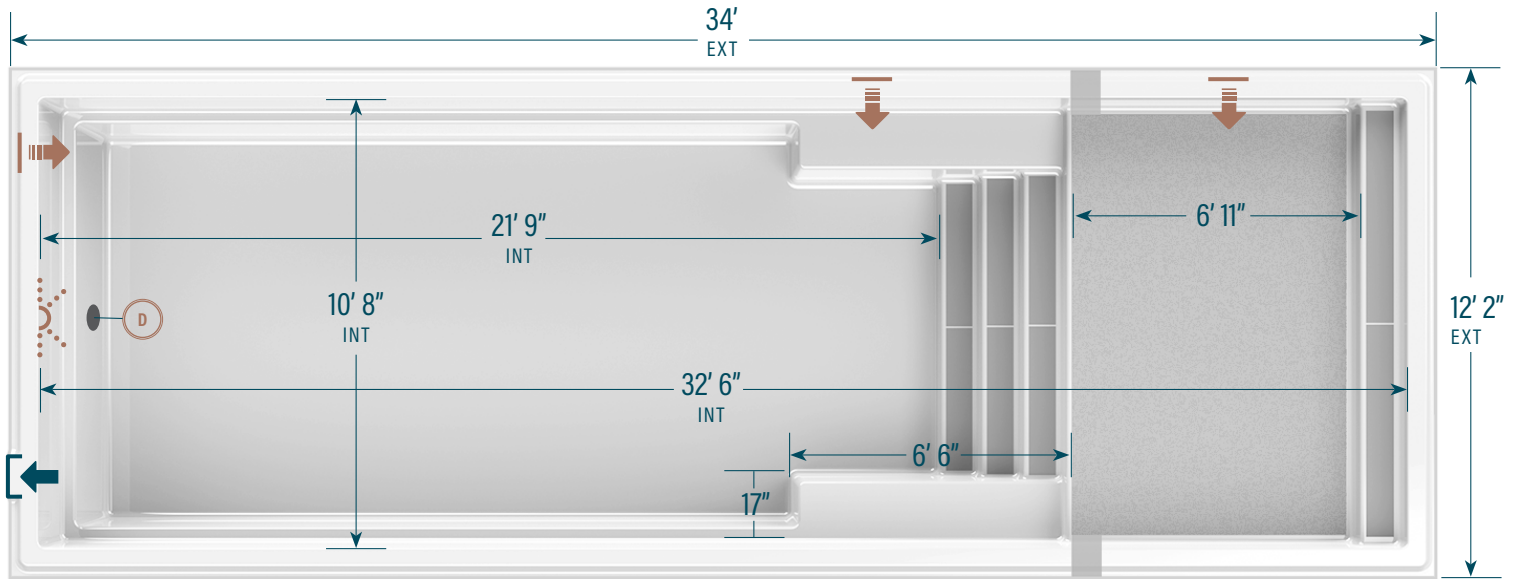

## 12' x 34' with sun ledge

**CAPACITY**  
8,402 US gallons  
31,803 litres

**SHELL WEIGHT**  
937 kg | 2,065 lbs