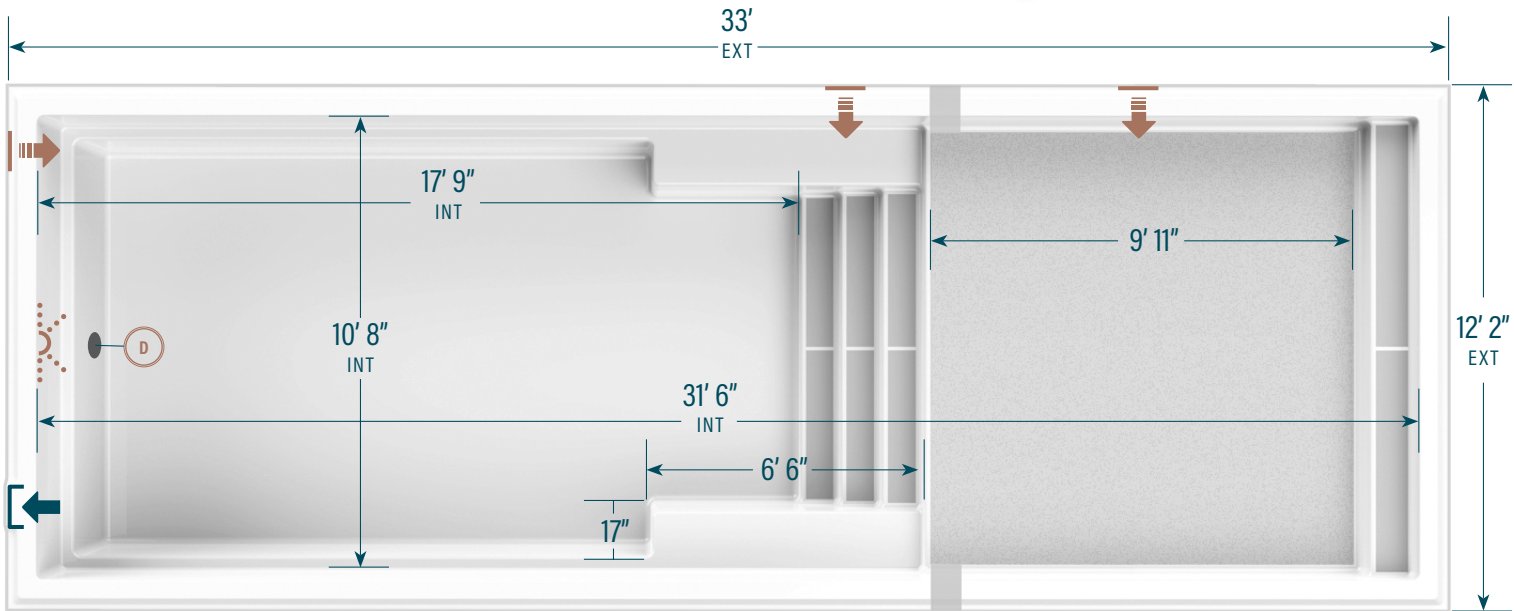

## 12' x 33' with sun ledge

**CAPACITY**  
7,257 US gallons  
27,469 litres

**SHELL WEIGHT**  
877 kg | 1,930 lbs