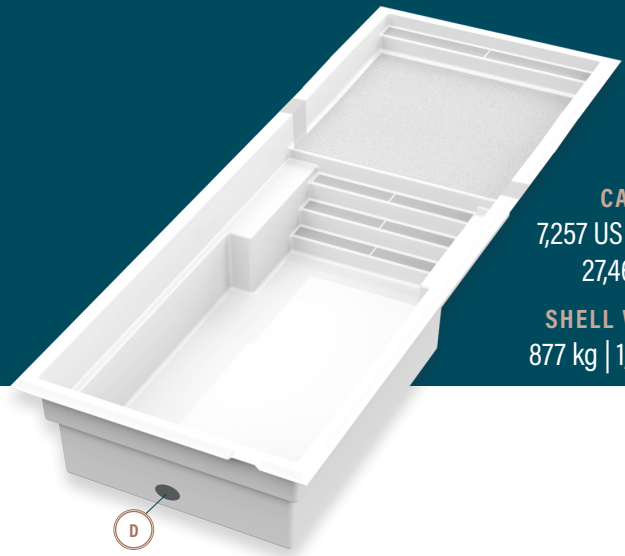

## 12' x 33' with sun ledge

**CAPACITY**  
7,257 US gallons  
27,469 litres

**SHELL WEIGHT**  
877 kg | 1,930 lbs