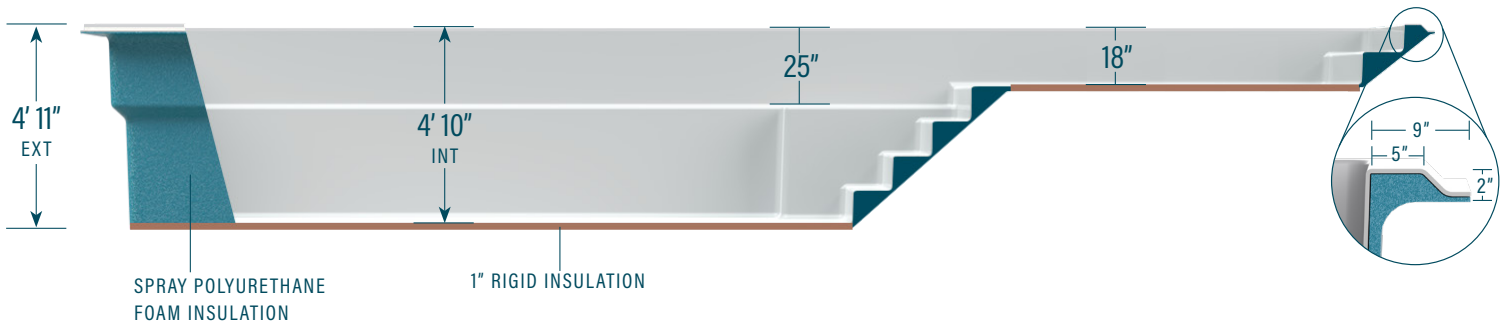

## 12' x 33' with sun ledge

**CAPACITY**  
7,257 US gallons  
27,469 litres

**SHELL WEIGHT**  
877 kg | 1,930 lbs