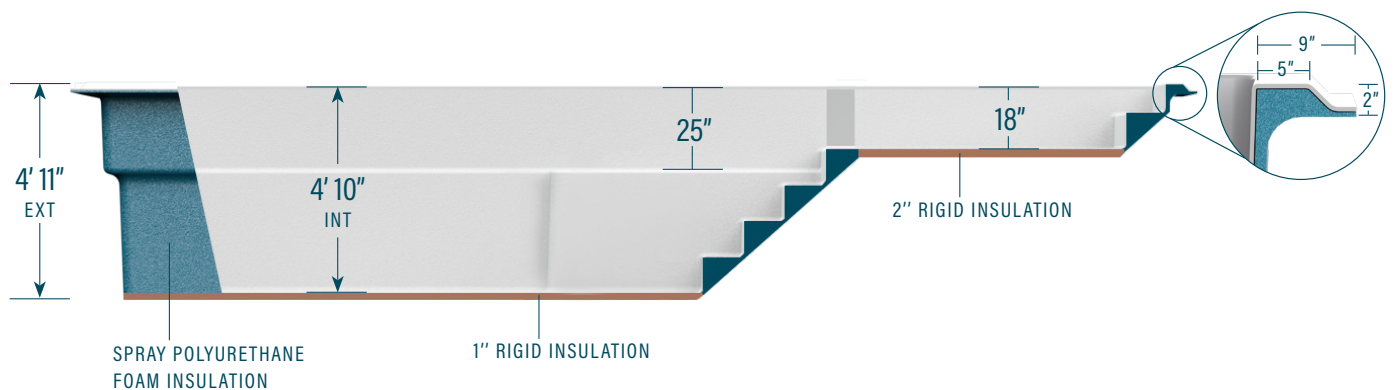

## 12' x 26' with sun ledge

**CAPACITY**  
5,770 gallons US  
21,840 litres

**SHELL WEIGHT**  
869 kg | 1,915 lbs

### LEGEND

SKIMMER		SIDE BOTTOM DRAIN		WATER RETURN		LED LIGHT		COLORS	
---------	--	-------------------	--	--------------	--	-----------	--	--------	--

The information in this document is provided for informational purposes only. Consult an authorized dealer and the MoVa Pools installation guide for product specifications and installation instructions before purchasing a pool. An installation that does not conform to the instructions may void your warranty.