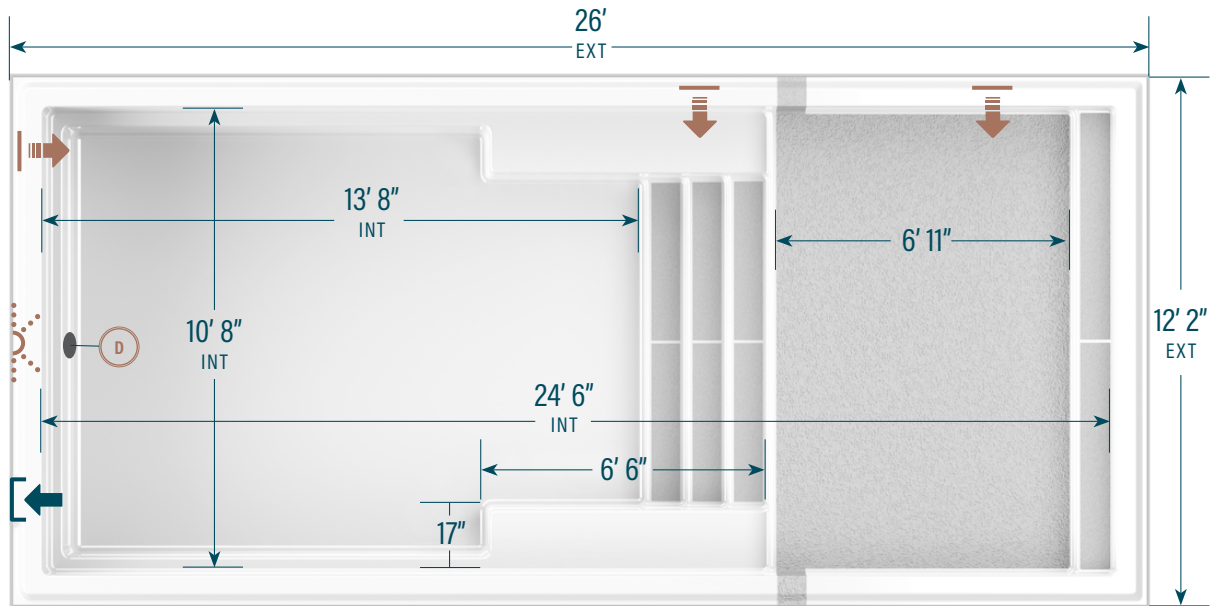

## 12' x 26' with sun ledge

**CAPACITY**  
5,770 gallons US  
21,840 litres

**SHELL WEIGHT**  
869 kg | 1,915 lbs

### LEGEND

SKIMMER		SIDE BOTTOM DRAIN		WATER RETURN		LED LIGHT		COLORS	
---------	--	-------------------	--	--------------	--	-----------	--	--------	--

The information in this document is provided for informational purposes only. Consult an authorized dealer and the MoVa Pools installation guide for product specifications and installation instructions before purchasing a pool. An installation that does not conform to the instructions may void your warranty.